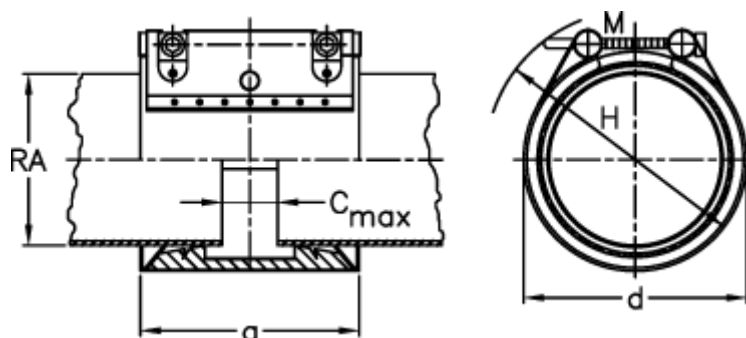

Data Sheet

Article number: 025798500139

Description: Norma Connect pipe coupling
GRIP E W4 Ø=139,7 NBR, 16 bar

Measures

a	= 115
C max with insertion band	= 35
d	= 165
H	= 195
M (screw)	= M12
Nominal pressure (bar)	= 16
RA	= 139.69999999999999
RA min-RA max	= 138,3-141,1

Weight a piece = 2.5